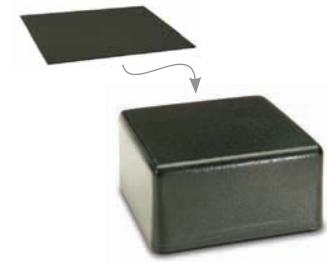

Delfin Simple Cube Risers

Delfin

simple cube risers **ABS**

Simple and economical merchandising cube risers

4 heights for versatility

enclosed bottoms with non-slip feet

optional neoprene non-slip pad sold separately

CR-661-17
6" x 6" x 1"
1" high riser

CR-662-17
6" x 6" x 2"
2" high riser

CR-663-17
6" x 6" x 3"
3" high riser

CR-665-17
6" x 6" x 5"
5" high riser

**optional neoprene
non-slip pad
sold separately**

**solid bottom
with non-slip feet**